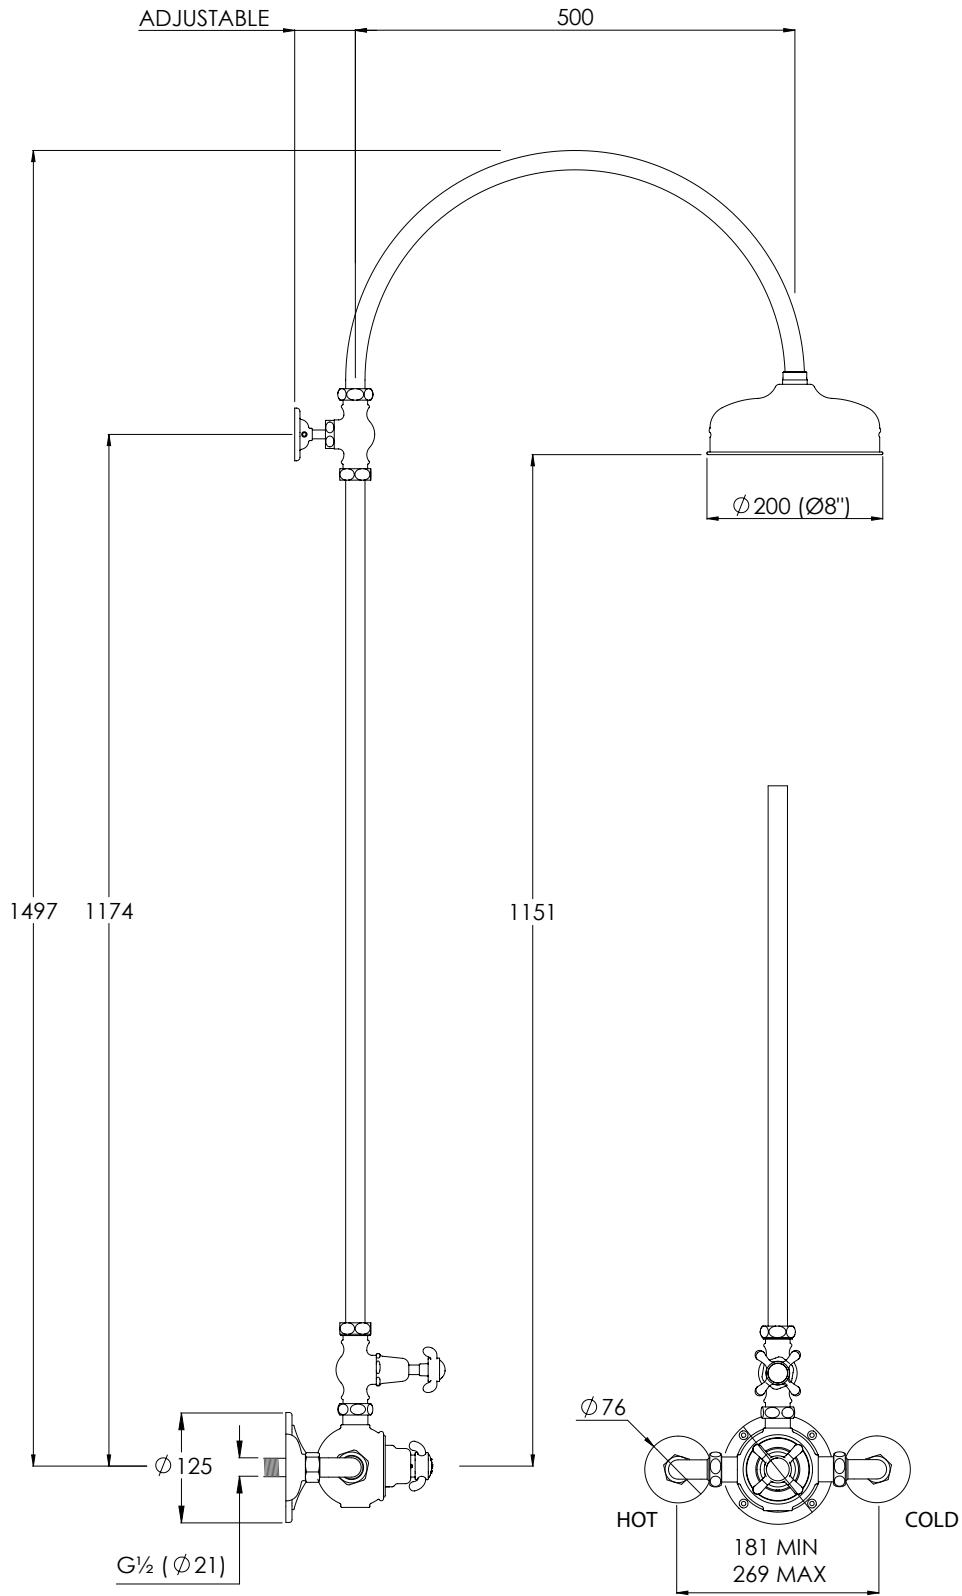

LEFROY BROOKS

IBROC HOUSE ESSEX ROAD
HODDESDON HERTS EN11 0QS UK
T: +44 (0)1992 708 316 F: +44 (0)1992 708 317

FRE8610

LA CHAPELLE THERMOSTATIC VALVE WITH RISER & 8" ROSE (EURO SPEC)

DIMENSIONAL DATA SHEET

DATE: 30/05/24

REVISION: A

COPYRIGHT © LBIP LTD. ALL RIGHTS RESERVED

DIMENSIONS IN MILLIMETRES

WHILST EVERY EFFORT IS MADE TO ENSURE THE ACCURACY OF THESE DATA SHEETS THEY ARE SUBJECT TO CHANGE WITHOUT NOTICE AS PART OF THE COMPANY'S PRODUCT DEVELOPMENT PROCESS